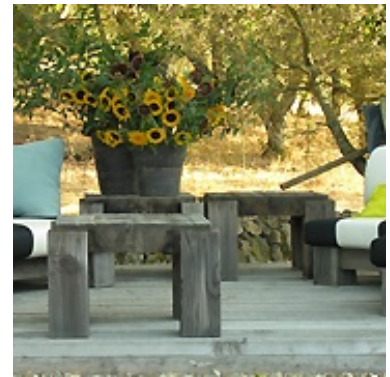

## **description**

RMD320T REDWOOD SIDE TABLE

## **dimensions / material**

35" X 34" X 23" H

RIPSAWN / SANDBLASTED REDWOOD

NATURAL, BLEACHED OR CUSTOM STAIN FINISH

CUSTOM SIZES AVAILABLE

**PLEASE CALL OR EMAIL US FOR MORE INFORMATION REGARDING  
MATERIALS, PRICING AND DELIVERY OPTIONS**